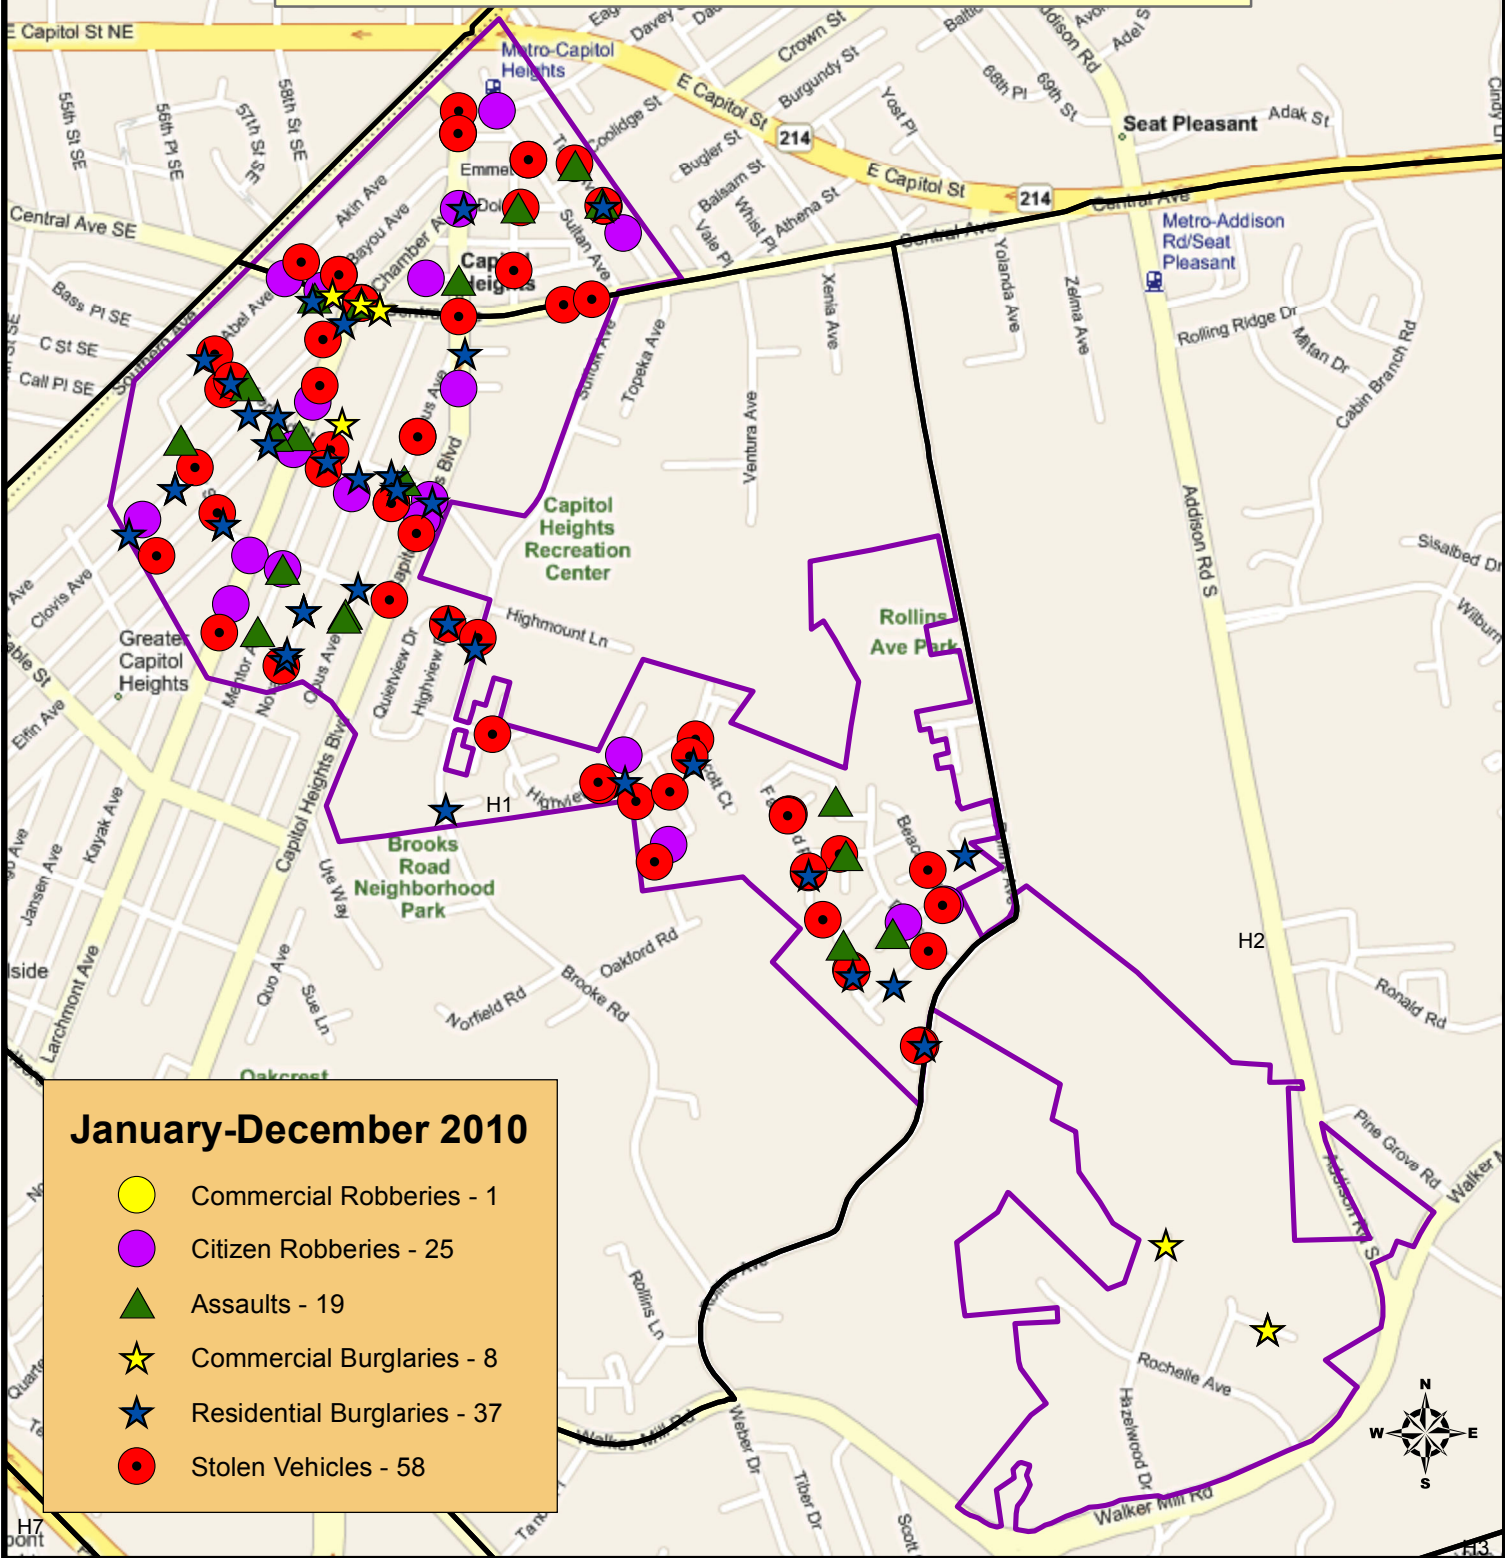

Incorporated Capitol Heights, MD

January-December 2010

Total Calls for Service = 2,967

January-December 2010

- Commercial Robberies - 1
- Citizen Robberies - 25
- ▲ Assaults - 19
- ★ Commercial Burglaries - 8
- ★ Residential Burglaries - 37
- Stolen Vehicles - 58

DATA SOURCE PGPD
 DATE CREATED June 6, 2011
 MAP TYPE Graduated Symbol
 CREATED BY Leslie S. Liano
 SERIAL NO IRM11057

0 0.026 0.05 0.1 0.15 0.2 Miles