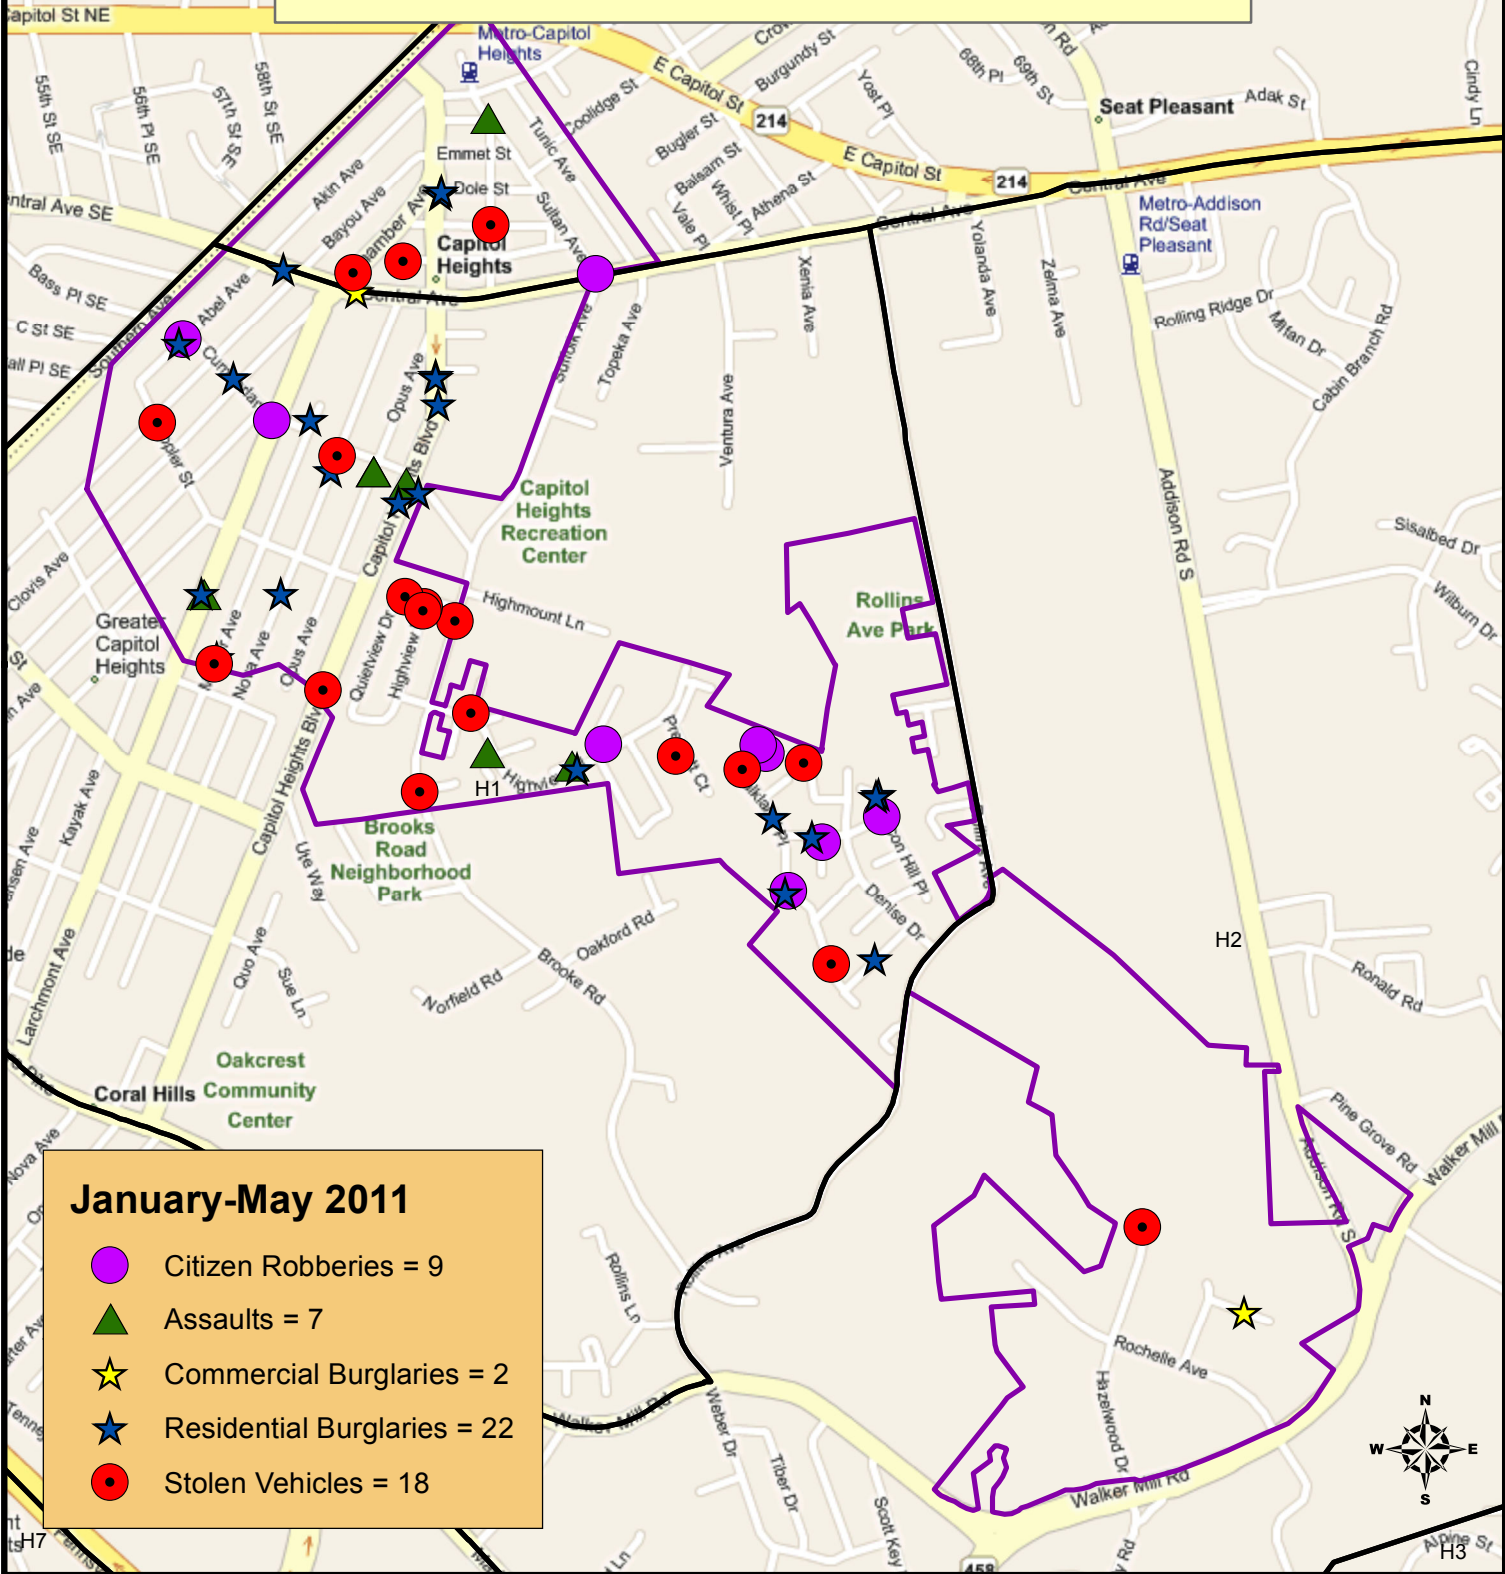

Incorporated Town of Capitol Heights, MD  
 January-May 2011  
 Total Calls for Service = 1,221

**January-May 2011**

- Citizen Robberies = 9
- ▲ Assaults = 7
- ★ Commercial Burglaries = 2
- ★ Residential Burglaries = 22
- Stolen Vehicles = 18

DATA SOURCE PGPD  
 DATE CREATED June 6, 2011  
 MAP TYPE Graduated Symbol  
 CREATED BY Leslie S. Liano  
 SERIAL NO IRM11057

0.0 0.026 0.05 0.1 0.15 0.2 Miles