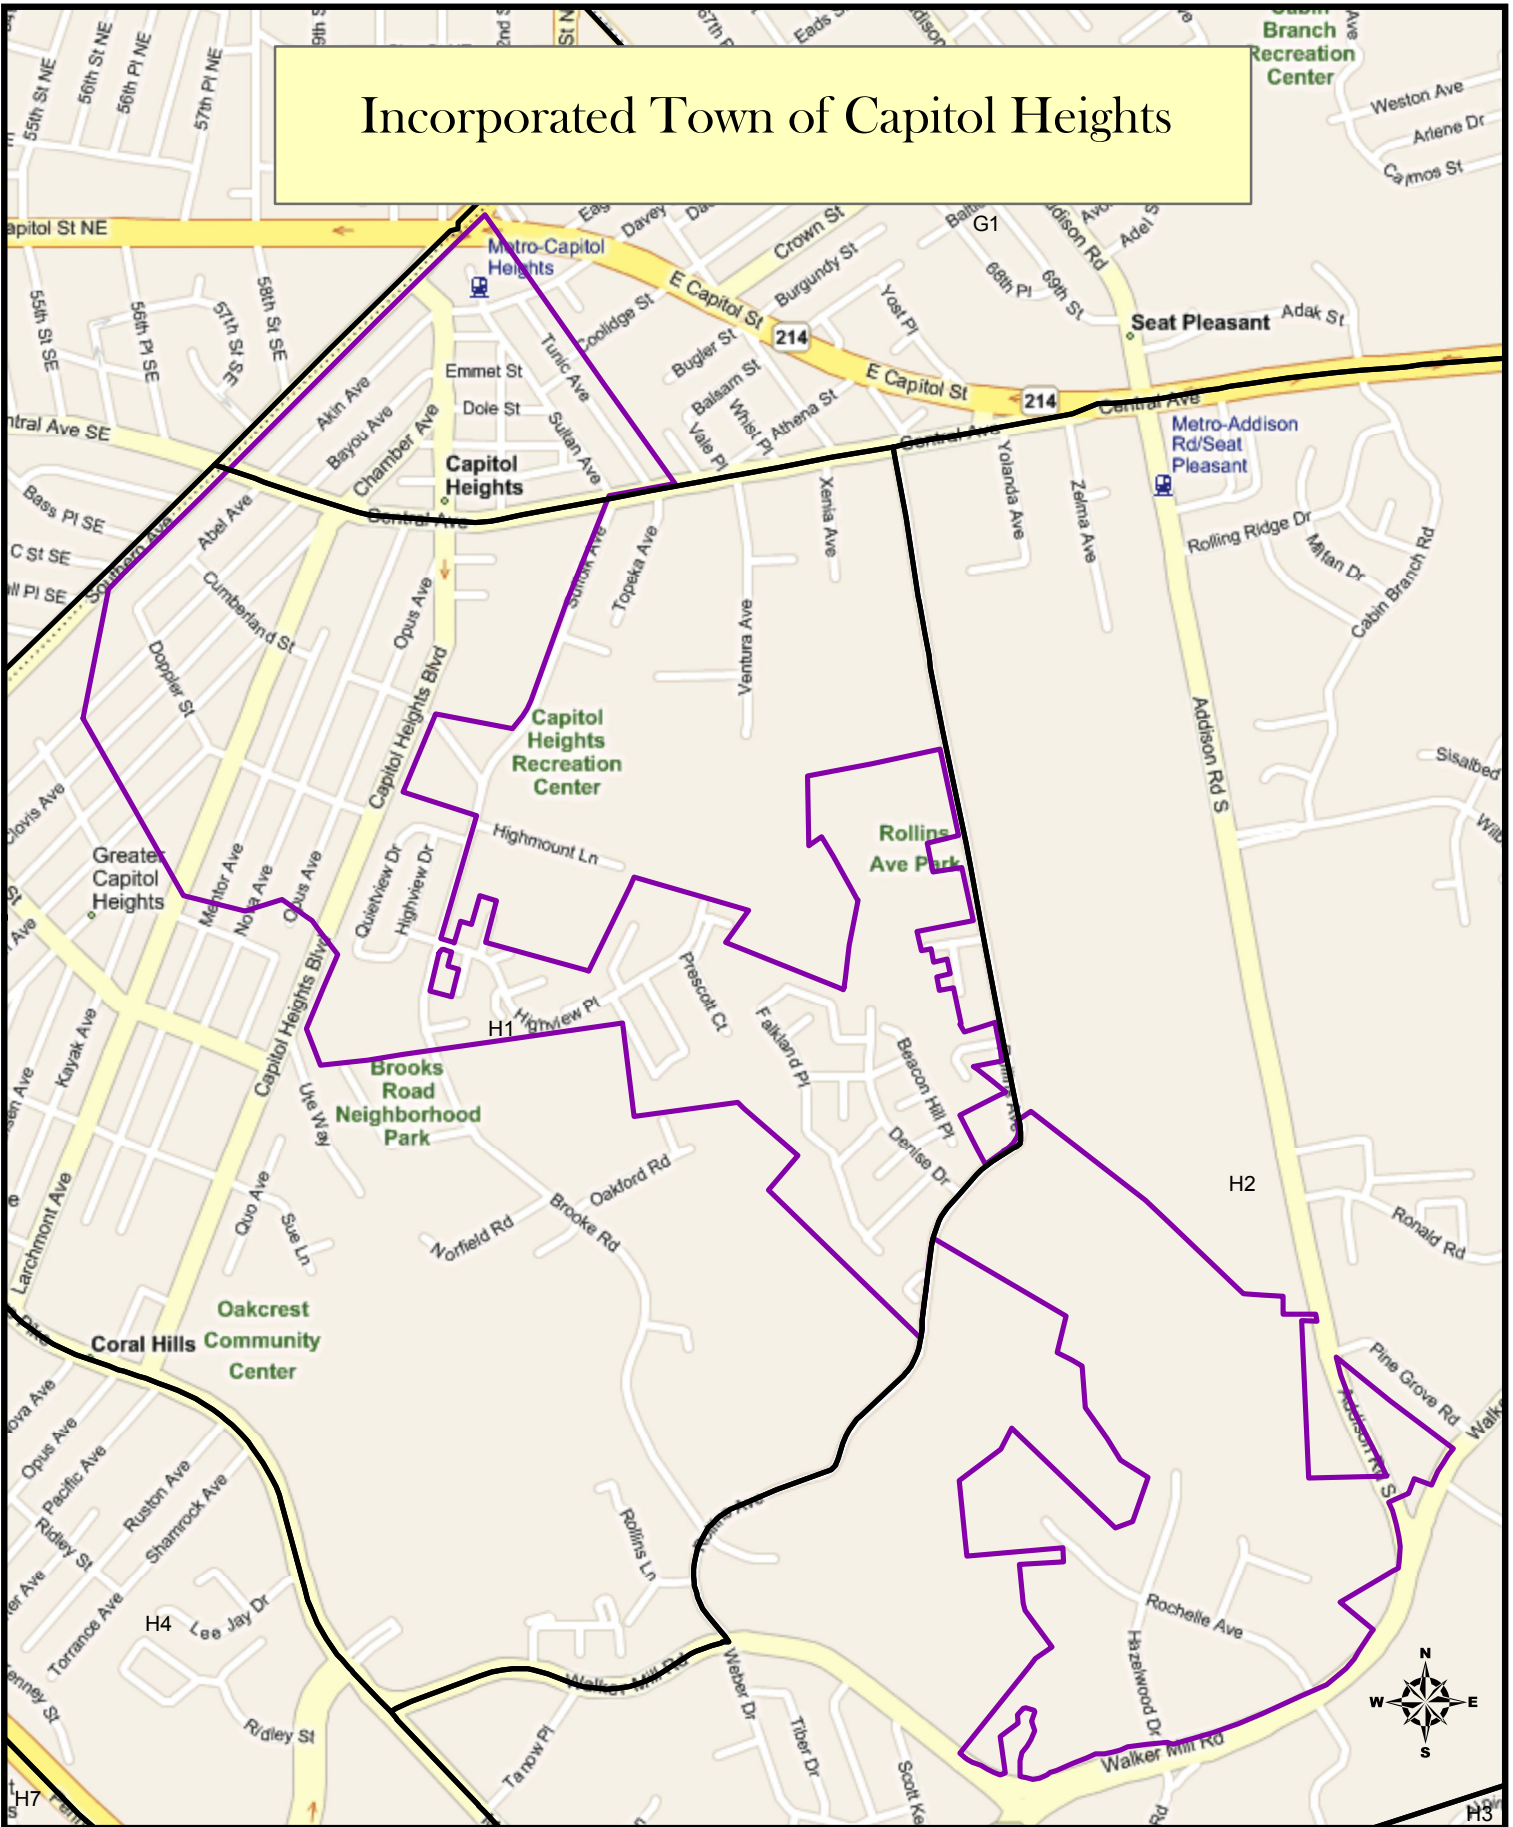

Incorporated Town of Capitol Heights

DATA SOURCE PGPD
DATE CREATED June 8, 2011
MAP TYPE Graduated Symbol
CREATED BY Leslie S. Liano
SERIAL NO IRM11057

0.00 0.04 0.08 0.12 0.16 Miles